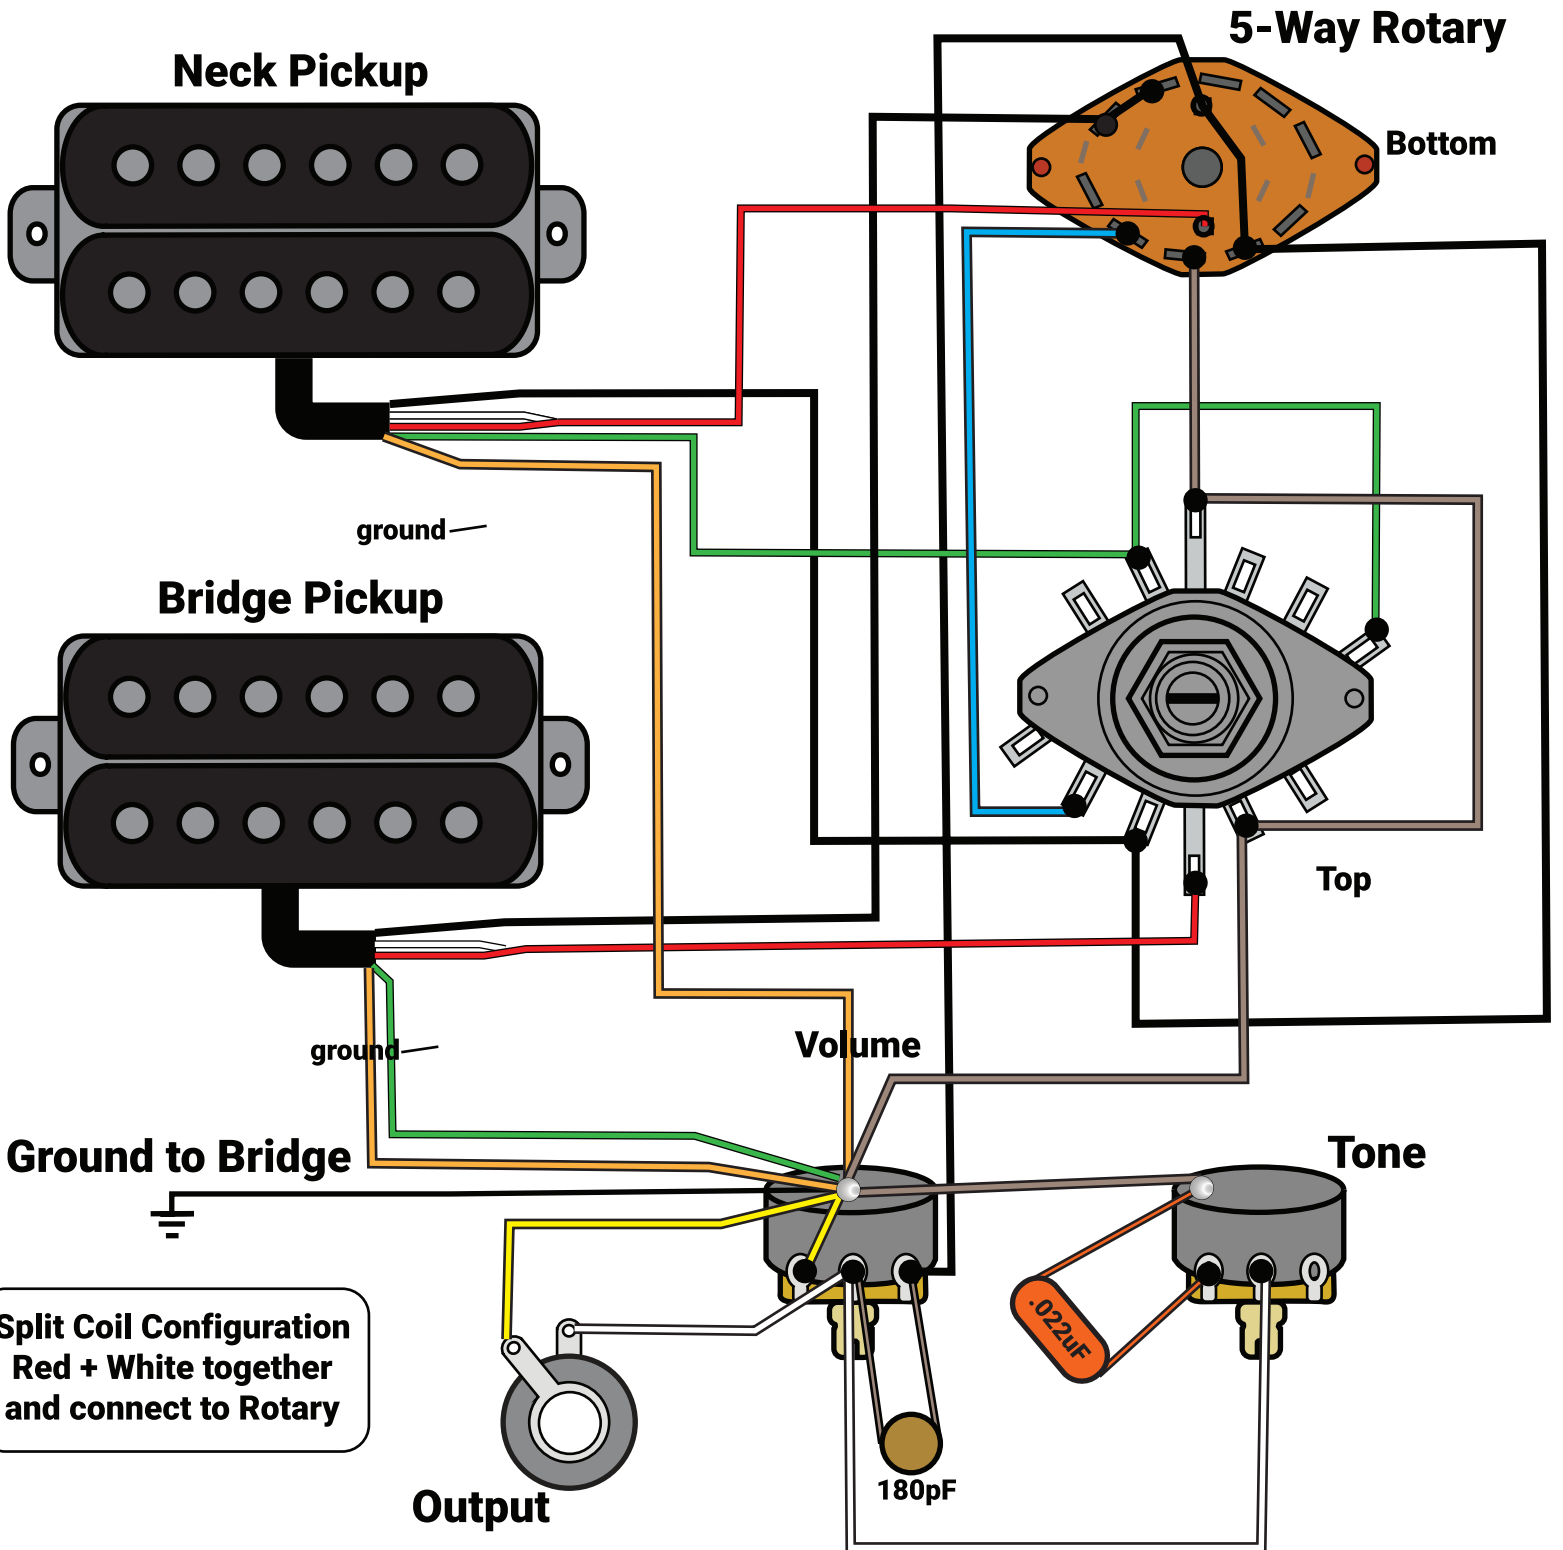

Upgrade Wiring Kit Diagram For PRS® PRSWIREKIT Split Coil Configuration

Split Coil Configuration
Red + White together
and connect to Rotary